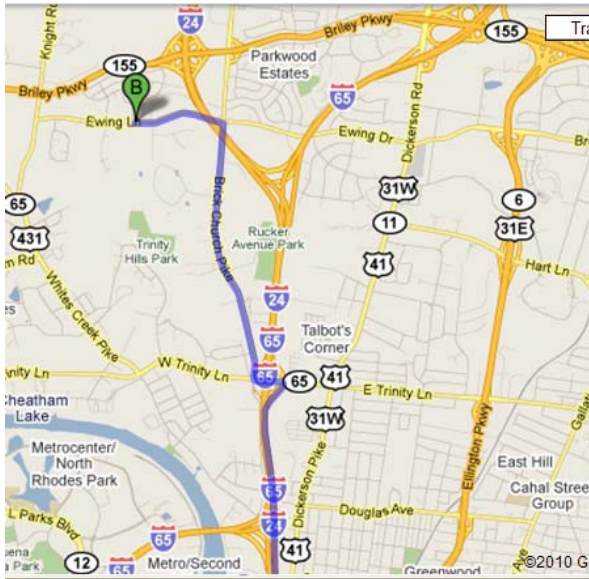

PARK PRESERVE 2013 Volunteer Parking Directions

The *entrance* of the Park Preserve neighborhood is located at:

512 Ewing Drive Nashville, TN 37207

From Downtown/I-40/LP Field:

1. Head North on I-24 W / I-65 N, away from downtown Nashville.
2. Take Exit 87 for W Trinity Lane .
3. Turn LEFT on W Trinity Lane.
4. Go under interstate.
5. Immediately turn right to go North on Brick Church Pike.
6. Drive 1.8 miles .
7. Turn Left on Ewing Drive.
8. Drive 0.6 miles and look for Volunteer Parking Signs on your Left.
9. Turn Left into the neighborhood on Gwynnwood Dr. and **follow signs to parking.**

Please do not leave valuables where they are visible in your car. Be smart and lock them in your trunk or leave them at home. If you have any questions about the directions, please contact Matt Hawkins at mhawkins@habitatnashville.org.