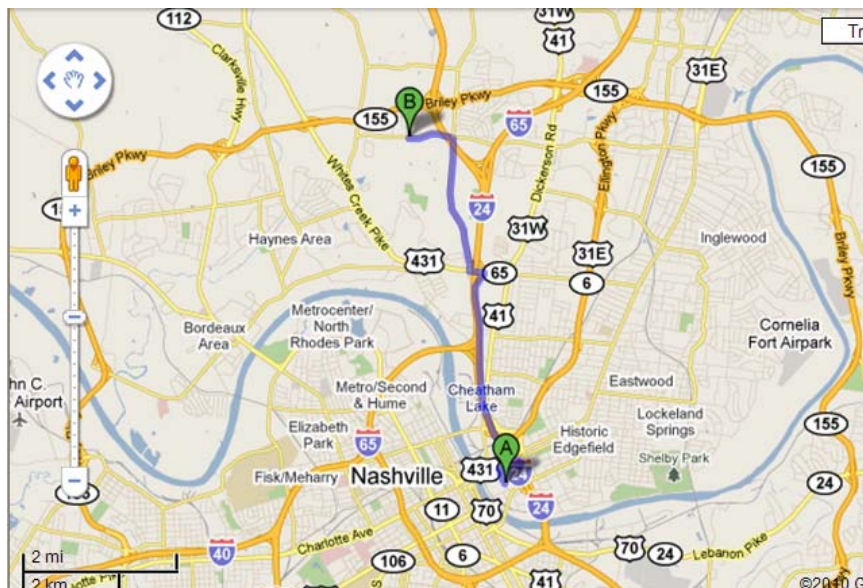

PARK PRESERVE 2013 Volunteer Parking Directions

The *entrance* of the Park Preserve neighborhood is located at:

512 Ewing Drive Nashville, TN 37207

From Downtown/I-40/LP Field:

1. Head North on I-24 W / I-65 N, away from downtown Nashville.
2. Take Exit 87 for W Trinity Lane .
3. Turn LEFT on W Trinity Lane.
4. Go under interstate.
5. Immediately turn right to go North on Brick Church Pike.
6. Drive 1.8 miles .
7. Turn Left on Ewing Drive.
8. Drive 0.6 miles and look for Volunteer Parking Signs on your Left.
9. Turn Left into the neighborhood on Gwynnwood Dr. and **follow signs to parking.**

Please do not leave valuables where they are visible in your car. Be smart and lock them in your trunk or leave them at home. If you have any questions about the directions, please contact Matt Hawkins at mhawkins@habitatnashville.org.